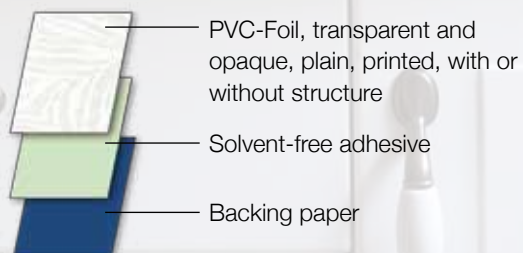

45 cm	x	15 m	11633
67,5 cm	x	15 m	11635
90 cm	x	15 m	11637

TILES

CONSTRUCTION

CHARACTERISTICS

- Decorative
- Multipurpose usage
- Lightfast
- Easy to clean
- Easy to use

TILES

Kacheln | Céramique | Tiles | Piastrelle | Baldosas | Кафель