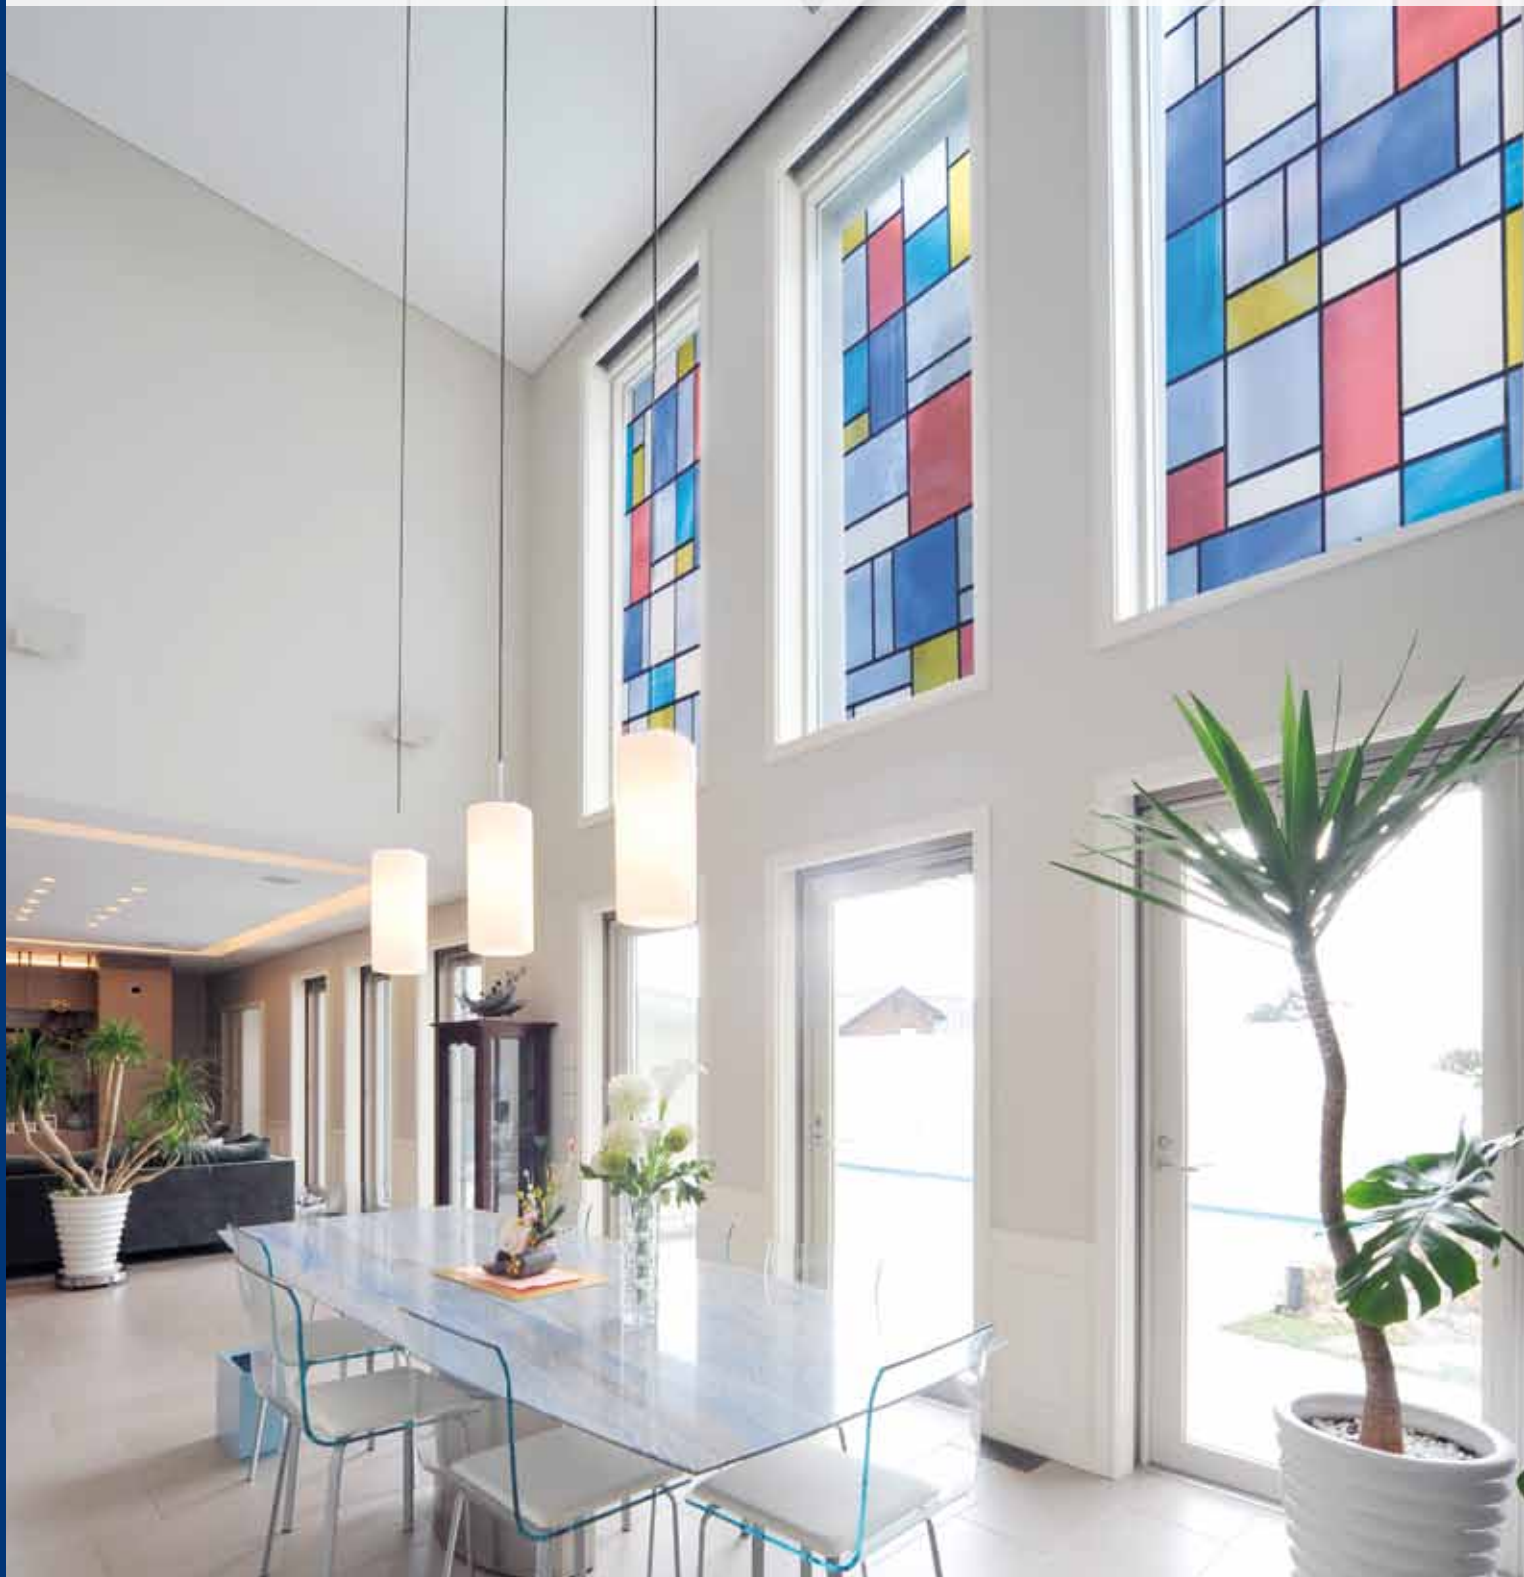

SELF ADHESIVE WINDOW FOIL Vitrodecor

SELF ADHESIVE WINDOW FOIL Vitrodecor

CONSTRUCTION	CHARACTERISTICS
 <ul style="list-style-type: none">PVC-Foil, transparent and opaque, plain, printed, with or without embossSpecial Adhesive for WindowsBacking paper	<ul style="list-style-type: none">■ Decorative privacy foil■ Very easy to use■ Lightfast■ Easy to clean■ Many different designs available■ Easy to apply with water