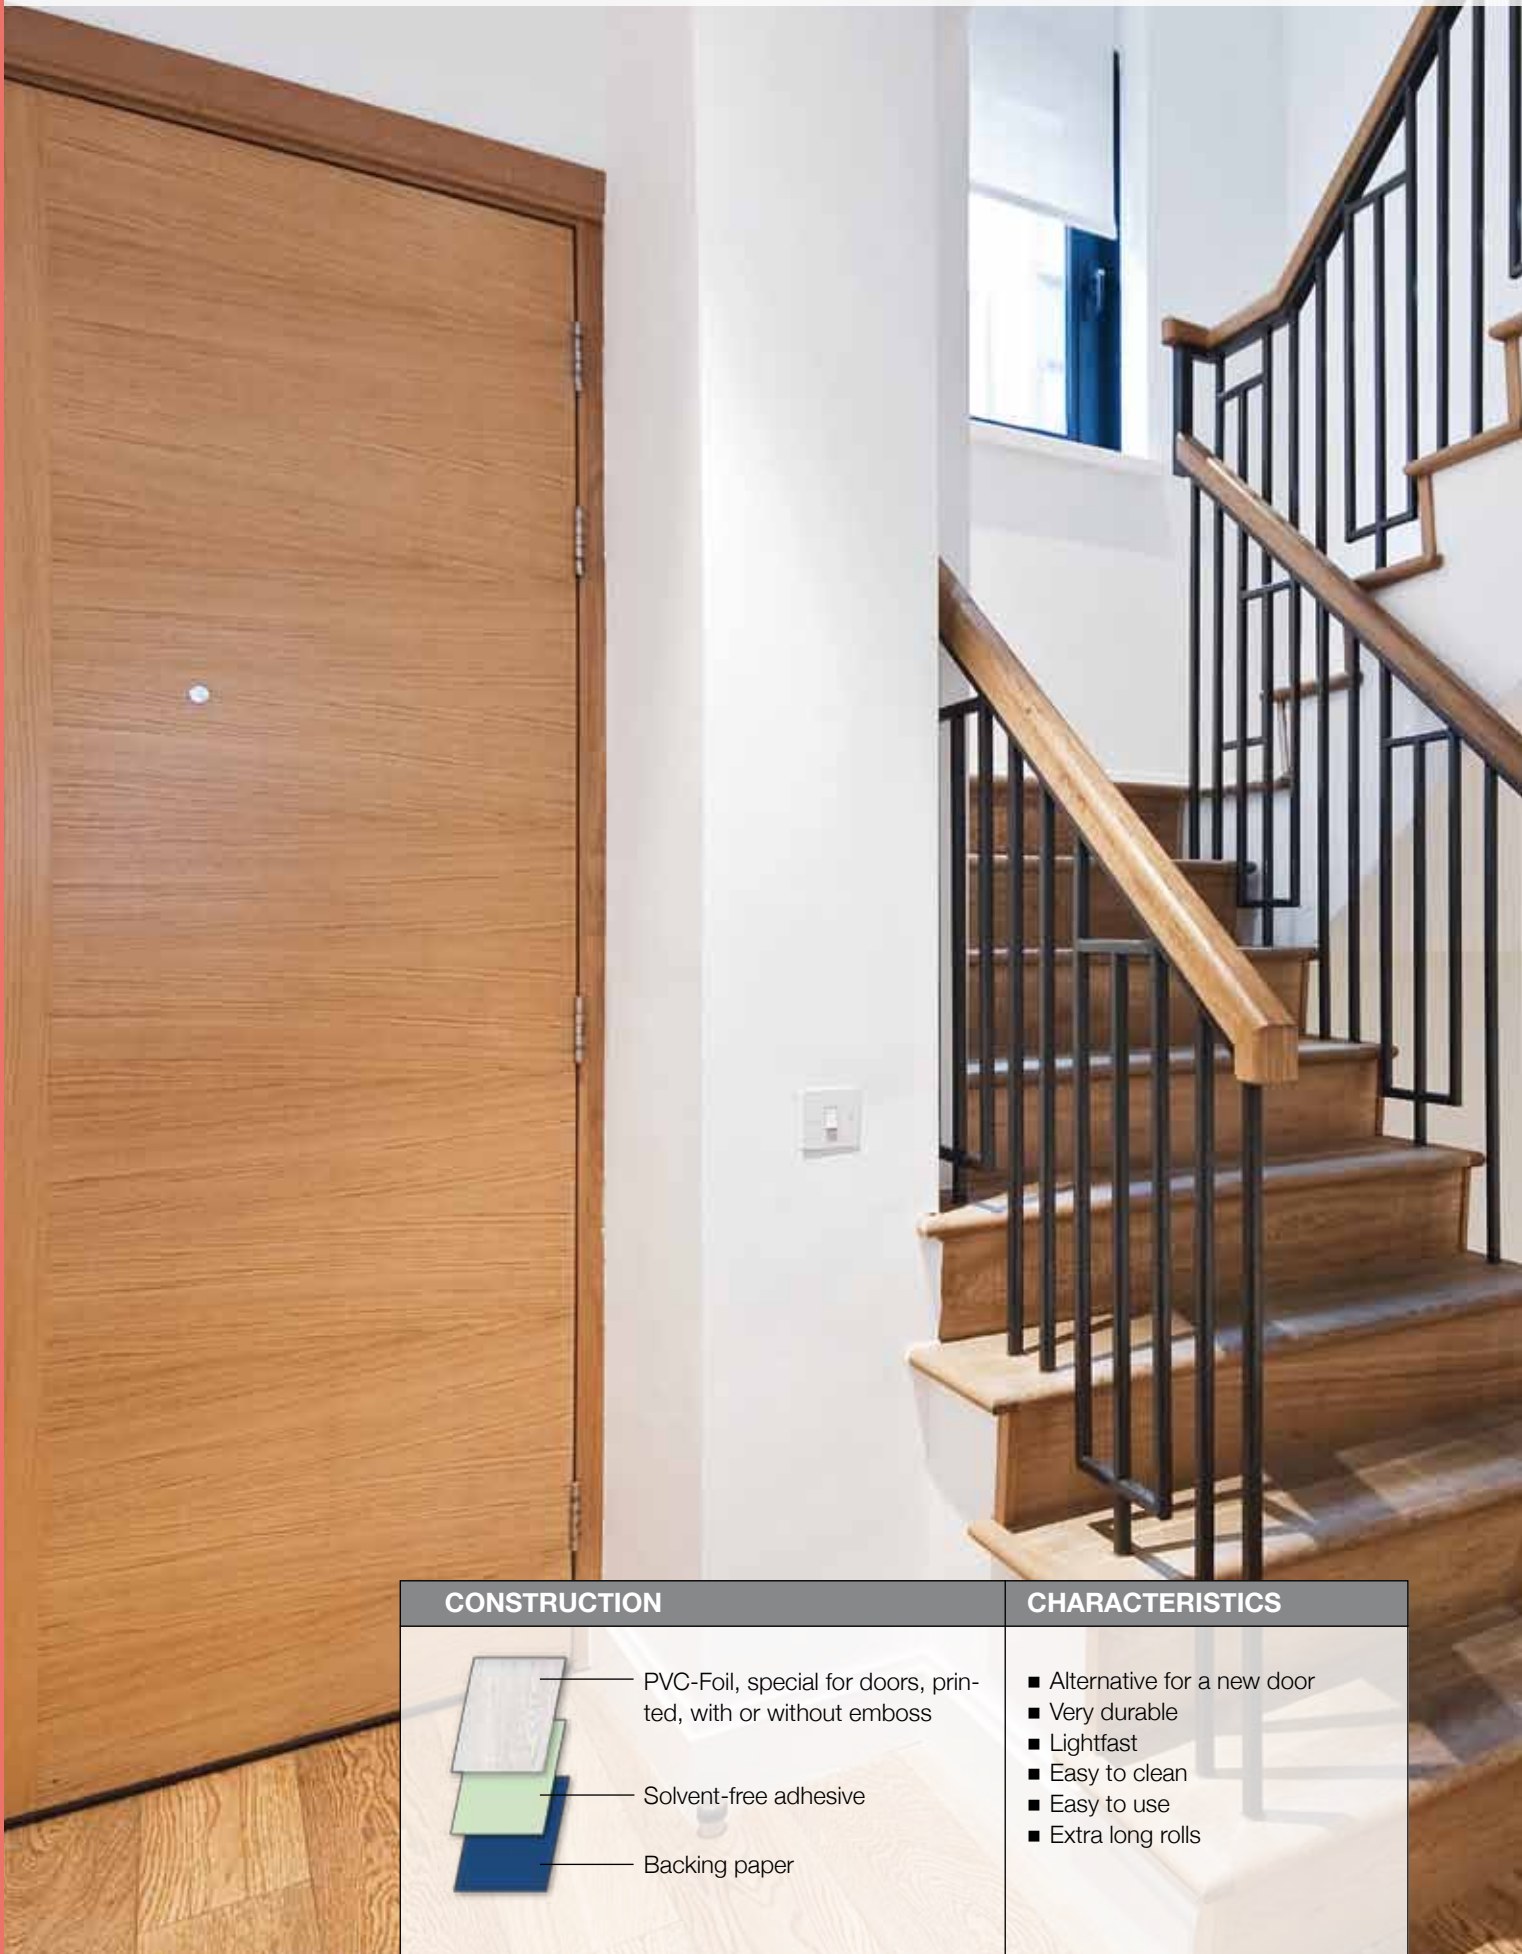

45	cm	x	15	m	12622
----	----	---	----	---	-------

ZEBRA GREY

45	cm	x	2	m	12619
----	----	---	---	---	-------

45	cm	x	15	m	12620
----	----	---	----	---	-------

FOIL FOR DOORS

CONSTRUCTION	CHARACTERISTICS
 <ul style="list-style-type: none"> <li data-bbox="707 1854 1058 1921">— PVC-Foil, special for doors, printed, with or without emboss <li data-bbox="707 1966 1058 2000">— Solvent-free adhesive <li data-bbox="707 2045 1058 2078">— Backing paper 	<ul style="list-style-type: none"> <li data-bbox="1098 1854 1393 1888">■ Alternative for a new door <li data-bbox="1098 1888 1249 1921">■ Very durable <li data-bbox="1098 1921 1217 1955">■ Lightfast <li data-bbox="1098 1955 1265 1989">■ Easy to clean <li data-bbox="1098 1989 1249 2022">■ Easy to use <li data-bbox="1098 2022 1281 2056">■ Extra long rolls