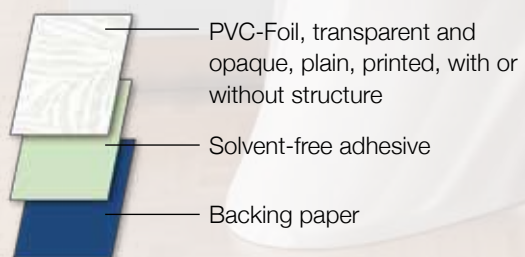

CHARACTERISTICS

- Decorative
- Multipurpose usage
- Lightfast
- Easy to clean
- Easy to use