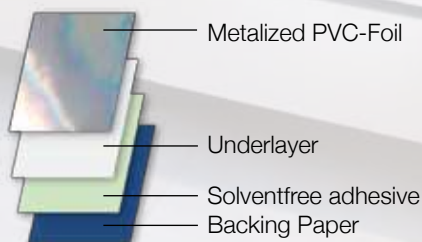

The product is available in four different color schemes and can be obtained as a version with glue.

STAINED GLASS

Bleiverglasung | Vitrail | Stained Glass | Vetro colorato | Vidrieras | витражная плёнка

55 cm x 1,35 m | 12732

STAINED GLASS BLUE BROWN

55 cm x 1,35 m | 12733

METALLICS

SPECIAL SELF ADHESIVE FOILS

CONSTRUCTION

CHARACTERISTICS

- Scratchproof
- Brilliant optic
- Easy to clean
- Easy to use
- High class alternative for real metallic look