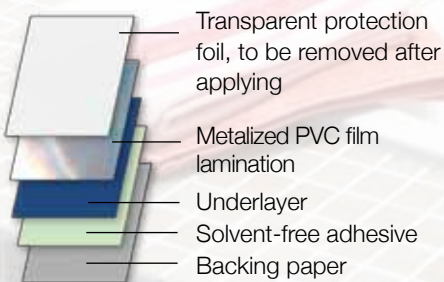

Transparent protection foil, to be removed after applying

Metalized PVC film lamination

Underlayer

Solvent-free adhesive

Backing paper

CHARACTERISTICS

- Mirror on a roll
- Brilliant optic
- Expands your room
- Easy to clean
- Easy to use