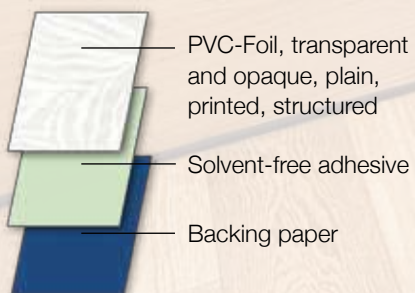

cm ↔	m	m
45	2 12633	15 12634

FOIL FOR DOORS

CONSTRUCTION

CHARACTERISTICS

- Emboss effect
- Multipurpose usage
- Lightfast
- Easy to clean
- Easy to use

OAK WHITE

cm ↔ m
90 2,2 11851

OAK PALE