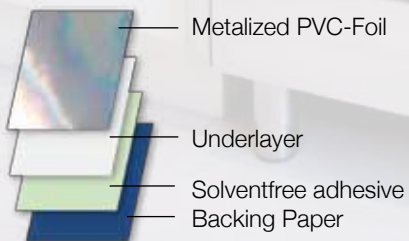

SINGLE VISION SILVER PERFORATED

cm ↔ m
67,5 2 13601

SINGLE VISION GOLD PERFORATED

cm ↔ m
67,5 2 13602

METALLICS

CONSTRUCTION

CHARACTERISTICS

- Scratchproof
- Brilliant optic
- Easy to clean
- Easy to use
- High class alternative for real metallic look