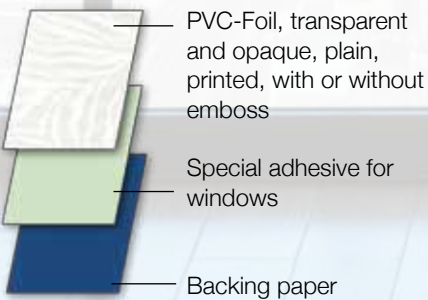

Our adhesive film products are divided into several product groups, each with its own specifications and quality levels. We have carefully selected our designs based on their appearance and taking into account demands in the market. Our range includes more than 200 designs, each available in various different roll sizes. We are confident that this range includes everything you need for your collection. Naturally it is also possible to have your own designs manufactured.

SELF ADHESIVE WINDOW FOIL Vitrodecor

CONSTRUCTION

CHARACTERISTICS

- Decorative privacy foil
- Very easy to use
- Lightfast
- Easy to clean
- Many different designs available
- Easy to apply with water

SAND