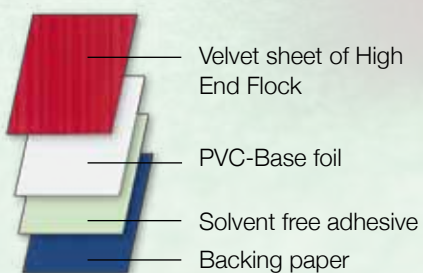

CONSTRUCTION

CHARACTERISTICS

- Velvet effect
- Multipurpose usage
- Lightfast
- Easy to clean
- Easy to use
- Soft touch
- Anti slip
- Anti scratch