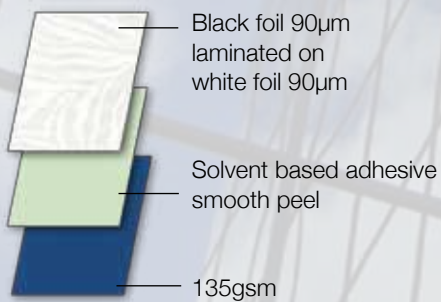

SINGLE VISION

CONSTRUCTION

Total perforated foil

CHARACTERISTICS

- Decorative
- Privacy foil
- Sun / Temperature protection
- No shrinking
- Easy to clean
- Easy to use