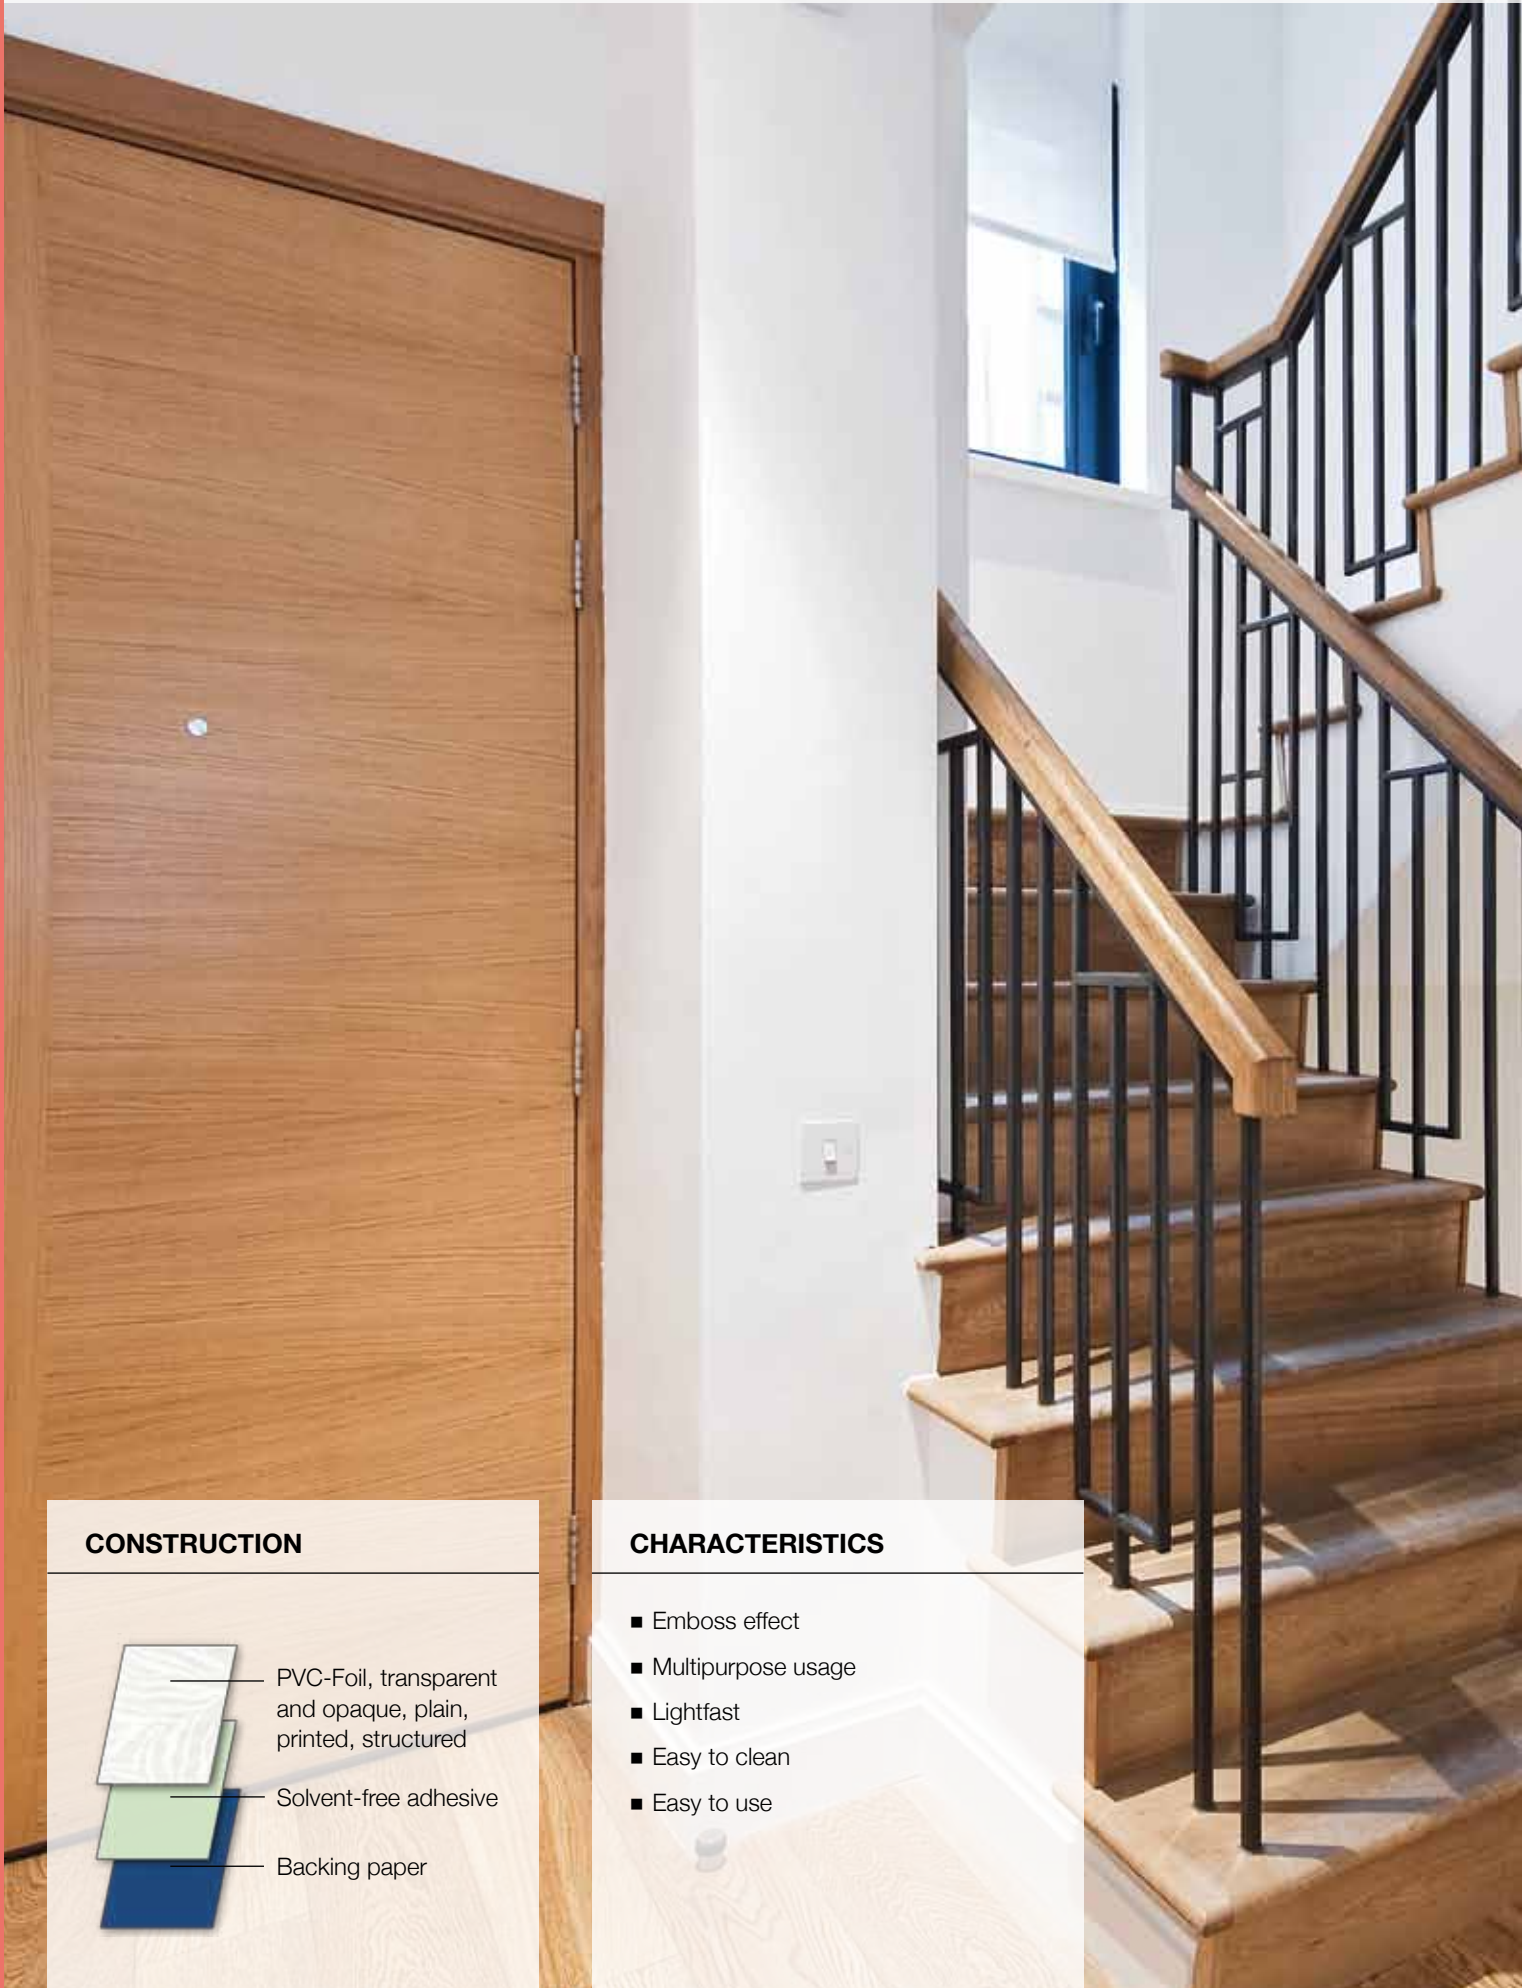

FOIL FOR DOORS

CONSTRUCTION