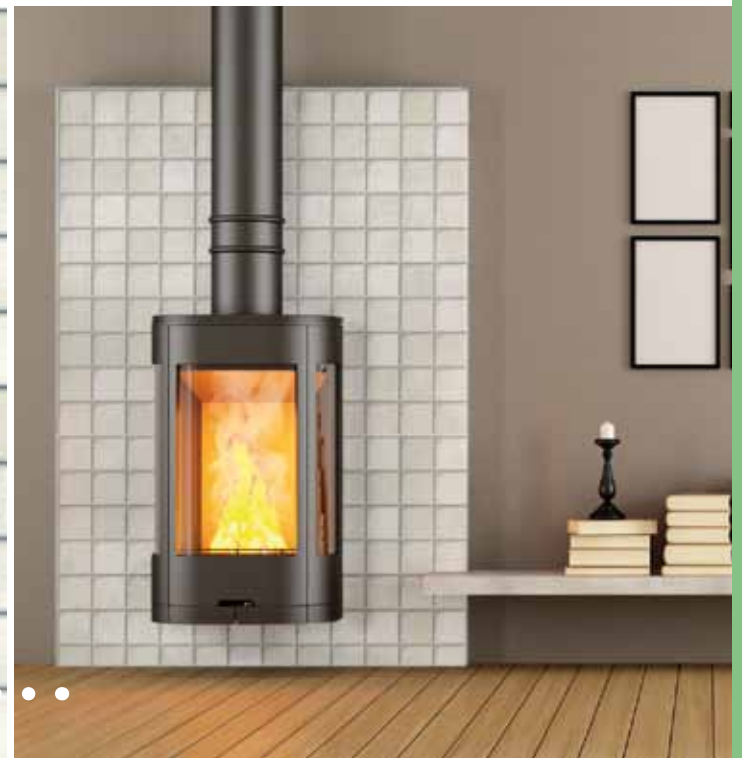

TOSCANA WHITE

cm ↔	m²	m²
45	2 11510	15 11509
67,5		15 11511
90		15 11513